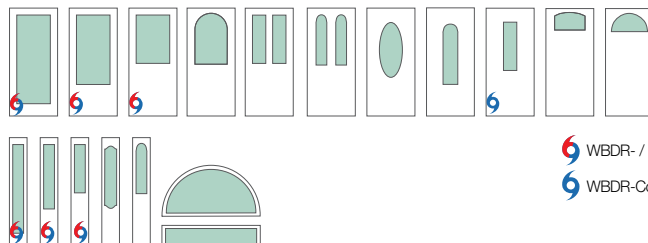

Glass Shapes

6 WBDR- / HVHZ-Compliant Options
6 WBDR-Compliant Options