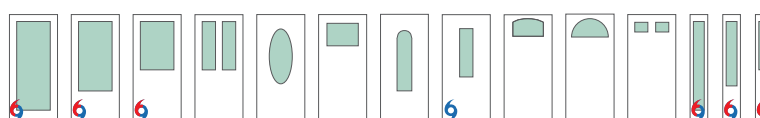

Glass Shapes: Fiber-Classic® / Smooth-Star® / Profiles... / Traditions / Pulse.