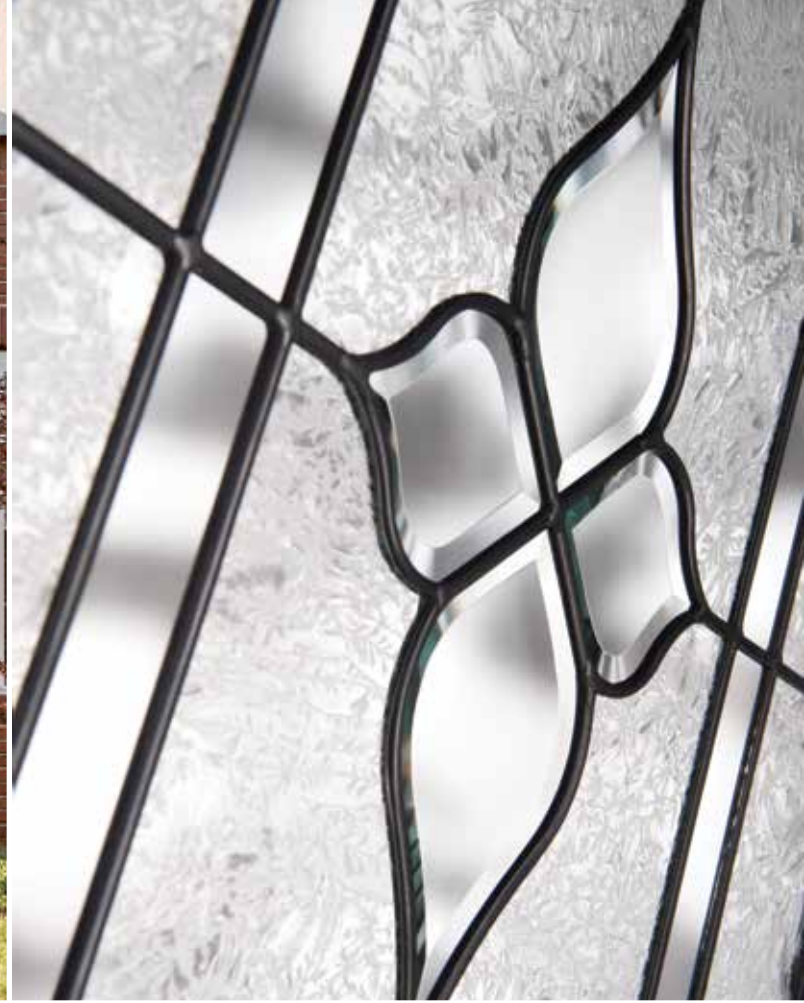

• Welcome home the beauty of glass.

Home begins
at the door.

By choosing a Therma-Tru door system with decorative glass, you can create a beautiful, durable entrance that makes a statement – one that says you have high standards for style, quality and craftsmanship. Our wide array of glass designs, from simple to intricate, reflect the home design trends and homeowner desires of today and tomorrow.