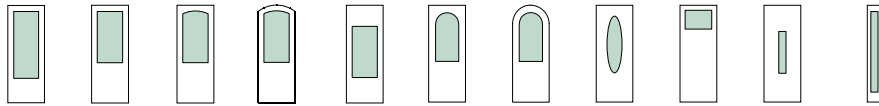

Divided Lites

Match various window patterns and home styles with additional grid patterns and color options.

Special Quote SDL Pattern Example

Special Quote GBG Color Options

6'8" Doorglass & Sidelites

Glass Size	25" x 66"	25" x 51"	25" x 51"	10" x 51"	10" x 51"	25" x 42"	25" x 42"	25" x 42"	25" x 48"	25" x 42"	25" x 42"	25" x 35"	25" x 37"	15" x 38"
Hazelton.														
Villager.														
Homeward.														
Arcadia.	▼▲●	▼▲●	▼	▼	▼	◆			▲			▼▲●	▲	▼▲
Augustine.	◆	●				◆	◆	◆						
Ashurst.	▼▲●	▼●	▼	▼	▼	◆						▼		▼
Bella.	▼▲●	▼▲●	▼			◆						▼▲●		▼▲
Provincial.	◆▲	▲●				◆▲			▲			▲●	▲	▲
Longford.	▼◆	▼●	▼	▼	▼	◆						▼●		▼
Cambridge.	◆▲	▲●				◆▲			▲			▲●	▲	▲
Lucerna.	▼▲	▼▲	▼			◆						▼▲		▼▲
Privacy Glass	▼▲●	▼▲●	▼			◆						▼▲●		
Low-E Glass	▼▲●	▼▲●	▼	▼	▼	◆			▲			▼▲●	▲	▼▲

8'0" Doorglass & Sidelites

Glass Size	25" x 66"	25" x 51"	25" x 51"	25" x 51"	25" x 51"	31" x 51"	25" x 37"	15-3/4" x 56-1/2"	26" x 18"	8" x 45"	8" x 80"
Hazelton.									■		■●
Villager.									■		■●
Homeward.									■		■●
Arcadia.	▼▲●	◆	●		▲●			▲			▼▲▲●
Augustine.	●	◆	◆	◆	●						
Ashurst.	▼●	◆	◆	◆	●						▼◆
Bella.	▼▲●	◆			▲●						▼▲▲●
Provincial.	▲●	◆			▲●			▲			◆▲
Longford.	▼●	◆			●						▼●
Cambridge.	▲●	◆			▲●			▲			◆▲
Lucerna.	▼▲	◆	◆	◆	▲						▼▲
Privacy Glass	▼▲●	◆	◆	◆	▲●				■		■▼▲●
Low-E Glass	▼▲●	◆	◆	◆	▲●			▲	■	▲	■▼▲●