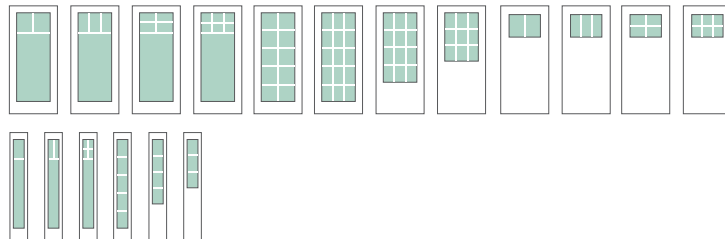

Available Grid Patterns

Grilles Between Glass

Contour & Flat Bar Options

- Thermally sealed between two panes of tempered glass.
- Get a divided lite look with the convenience of a smooth, easy-to-clean glass surface.
- Choose contour bars for a traditional look or flat bars for contemporary appeal.