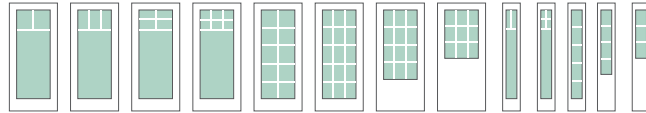

Available Grid Patterns