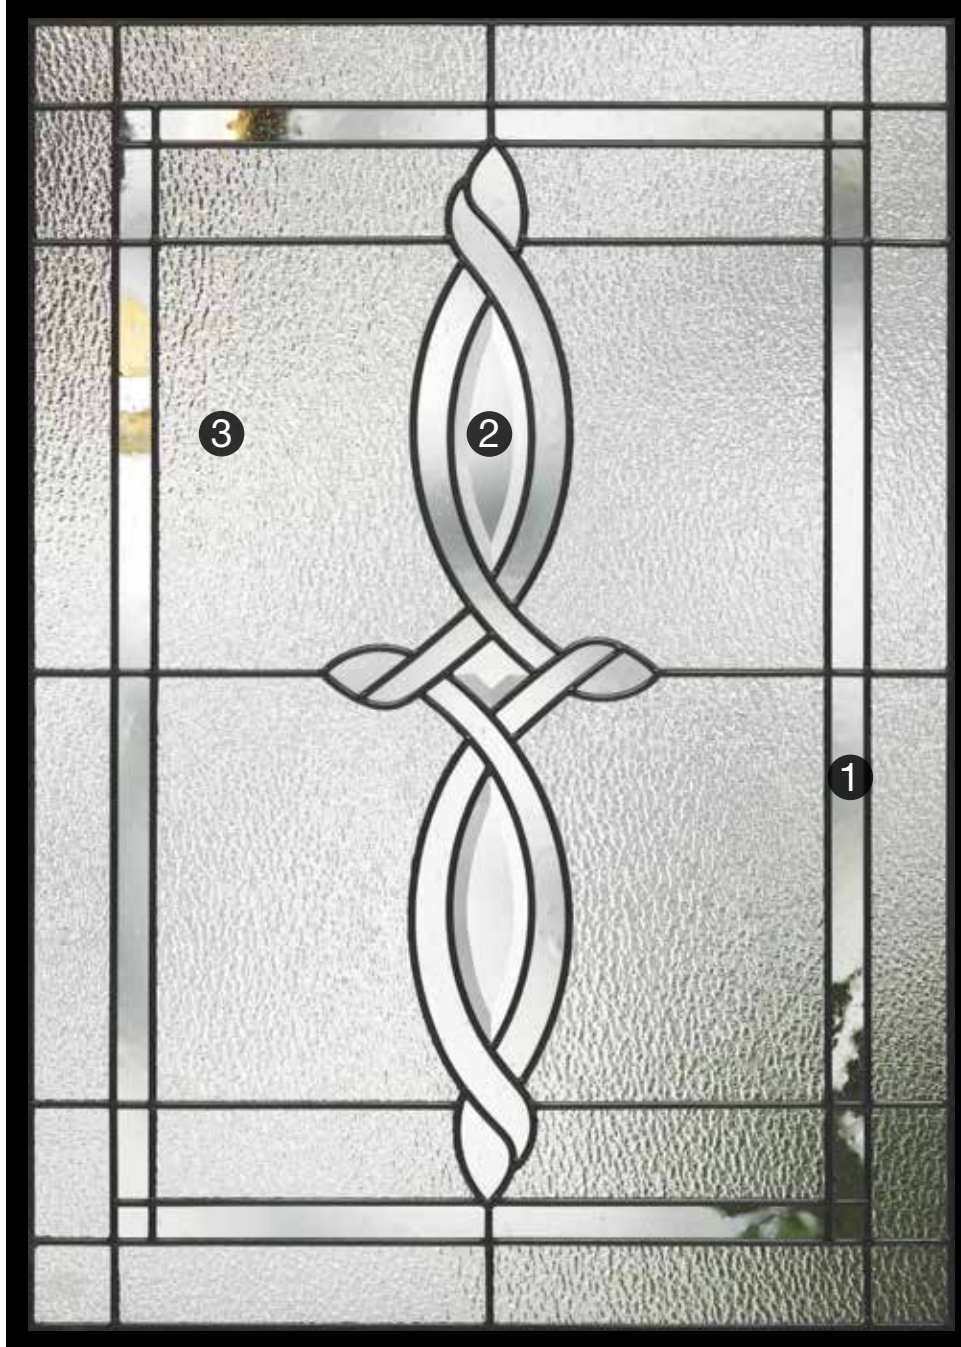

Shown with black nickel coming.