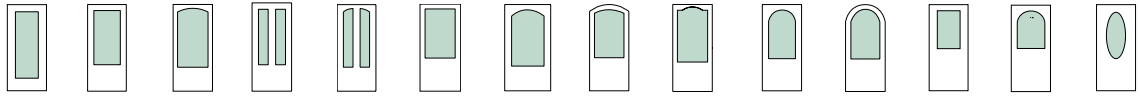

Divided Lites

Match various window patterns and home styles with additional grid patterns and color options.

Special Quote SDL Pattern Example

Special Quote GBG Color Options

6'8" Doorglass & Sidelites

Glass Size	25" x 66"	25" x 51"	25" x 51"	10" x 51"	10" x 51"	25" x 42"	25" x 42"	25" x 42"	25" x 48"	25" x 42"	25" x 42"	25" x 35"	25" x 37"	15" x 38"
Hazelton.														
Villager.														
Homeward.														
Arcadia.	▼▲●	▼▲●	▼	▼	▼	◆			▲			▼▲●	▲	▼▲
Augustine.	◆	●				◆	◆	◆						
Ashurst.	▼▲●	▼●	▼	▼	▼	◆						▼		▼
Bella.	▼▲●	▼▲●	▼			◆						▼▲●		▼▲
Provincial.	◆▲	▲●				◆▲			▲			▲●	▲	▲
Longford.	▼◆	▼●	▼	▼	▼	◆						▼●		▼
Cambridge.	◆▲	▲●				◆▲			▲			▲●	▲	▲
Lucerna.	▼▲	▼▲	▼			◆						▼▲		▼▲
Privacy Glass	▼▲●	▼▲●	▼			◆						▼▲●		
Low-E Glass	▼▲●	▼▲●	▼	▼	▼	◆			▲			▼▲●	▲	▼▲

8'0" Doorglass & Sidelites

Glass Size	25" x 66"	25" x 51"	25" x 51"	25" x 51"	25" x 51"	31" x 51"	25" x 37"	15-3/4" x 56-1/2"	26" x 18"	8" x 45"	8" x 80"
Hazelton.									■		■●
Villager.									■		■●
Homeward.									■		■●
Arcadia.	▼▲●	◆	●		▲●			▲			▼▲▲●
Augustine.	●	◆	◆	◆	●						
Ashurst.	▼●	◆	◆	◆	●						▼◆
Bella.	▼▲●	◆			▲●						▼▲▲●
Provincial.	▲●	◆			▲●			▲			◆▲
Longford.	▼●	◆			●						▼●
Cambridge.	▲●	◆			▲●			▲			◆▲
Lucerna.	▼▲	◆	◆	◆	▲						▼▲
Privacy Glass	▼▲●	◆	◆	◆	▲●				■		■▼▲●
Low-E Glass	▼▲●	◆	◆	◆	▲●			▲	■	▲	■▼▲●