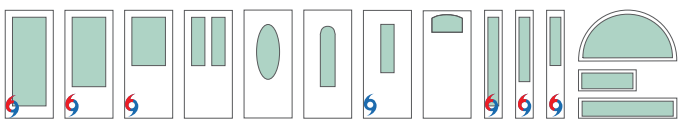

Caming Options

Black Nickel Brushed Nickel Brass

Available Door Collections

- Fiber-Classic.
Mahogany Collection..
- Fiber-Classic.
Oak Collection..
- Smooth-Star.
- Profiles. &
Traditions Steel

Glass Shapes