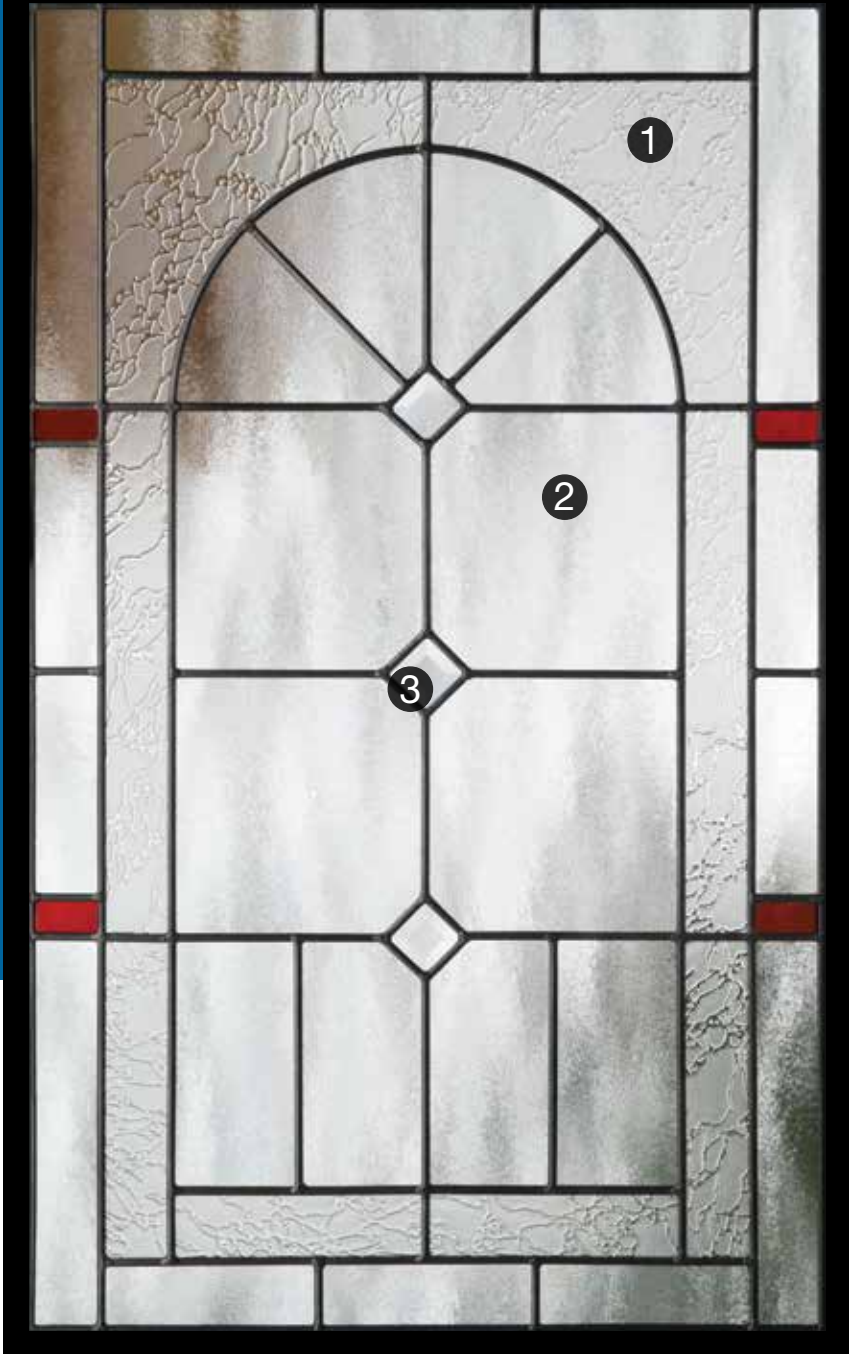

Shown with red waterglass and black nickel caming.