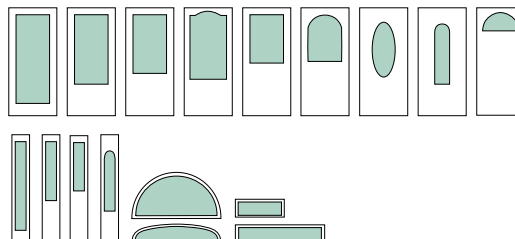

Glass Shapes