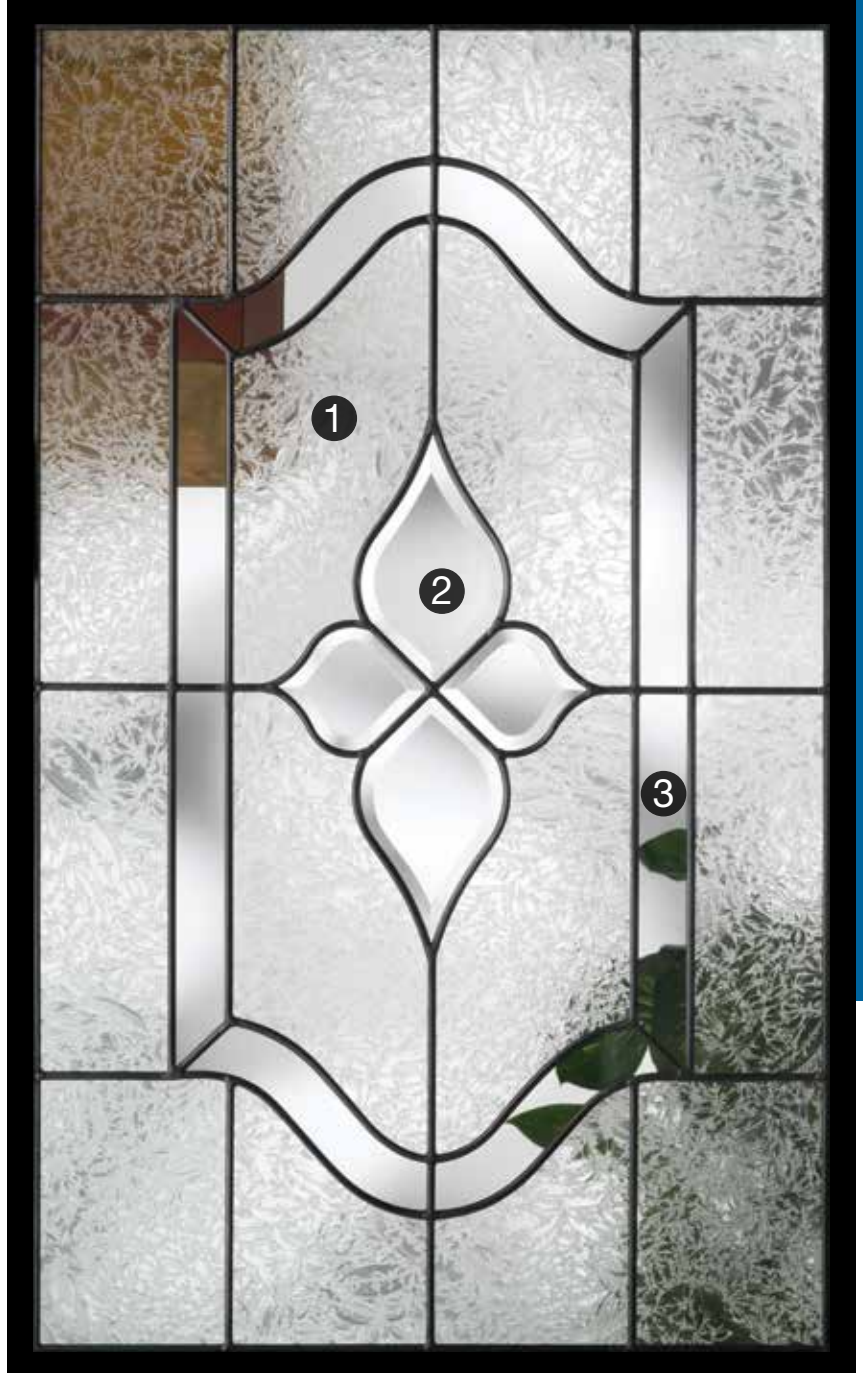

Shown with black nickel caming.

Concorde™

There's just something friendly about Concorde's cheery four-leaf design. ① Glue chip glass, ② clear curved bevels, ③ clear glass and caming make up its Old World charm.