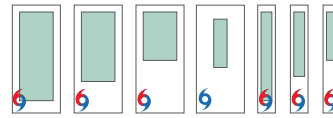

Glass Shapes