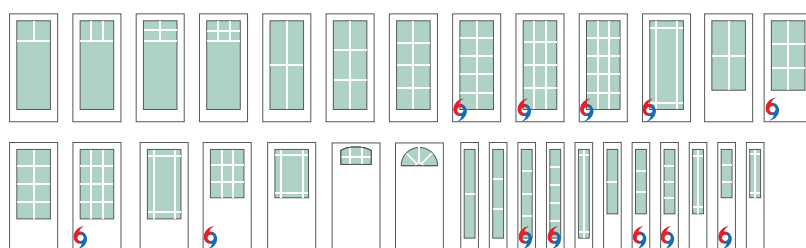

Available Grid Patterns

Grilles Between Glass

Contour & Flat Bar Options

- Thermally sealed between two panes of tempered glass.
- Get a divided lite look with the convenience of a smooth, easy-to-clean glass surface.
- Choose contour bars for a traditional look or flat bars for contemporary appeal.

Standard Color Options

White Almond Bronze

Special Quote Color Options

Tan Stone

Available Grid Patterns

WBDP- / HVHZ-Compliant Options

Removable Wood Grilles

Shown from interior of door.