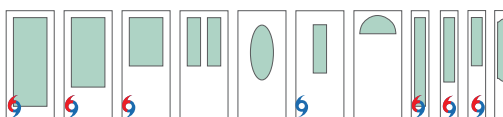

Caming Options

Brushed Nickel

Brass

Available Door Collections

Fiber-Classic Mahogany Collection | Fiber-Classic Oak Collection | Smooth-Star | Profiles & Traditions Steel

Glass Shapes

Glass Privacy Rating

6 WBDR- / HVHZ-Compliant Options
6 WBDR-Compliant Options