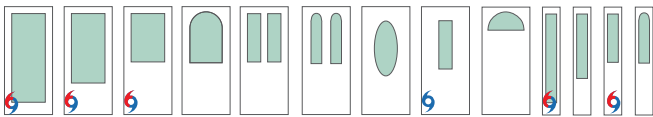

Glass Privacy Rating

Available Door Collections

- Fiber-Classic.
Mahogany Collection..
- Fiber-Classic.
Oak Collection..
- Smooth-Star.
- Profiles. &
Traditions Steel

Glass Shapes

- WBDR- / HVHZ-Compliant Options
- WBDR-Compliant Options