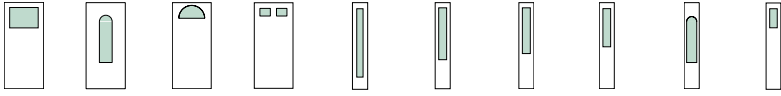

26" x 18"	10" x 42"	25" x 12"	10" x 8"	8" x 66"	8" x 52"	8" x 45"	8" x 35"	8" x 41"	8" x 18"
	■●				■●					■●
	■●				■●					■●
	■●				■●					■●
		▼▲	▲		▼◆▲●	▼	▲	▲	▼▲	
		▼			▼◆●	▼			▼	
		▼▲			▼◆▲●	▼			▼▲	
		▲	▲		◆▲●		▲	▲	▲	
		▼			▼◆●	▼			▼	
		▲	▲		◆▲●		▲	▲	▲	
		▼▲			▼◆▲	▼	▲	▼▲	▼▲	
	■●		▲		■▼◆▲●					■●
	■●	▼▲	▲	▲	■▼◆▲●	▼	▲	▲	▼▲	■●

Key

- American Style Collection™
- ▼ Mahogany Collection™
- Rustic Collection™
- ▲ Oak Collection™
- Canvas Collection™

Please consult your Thermo-Tru seller for complete glass shape, size, caming and door style options.