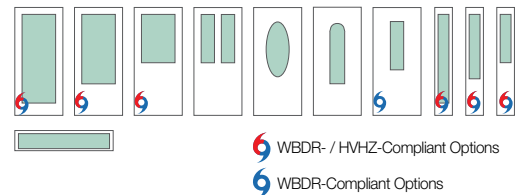

Glass Shapes