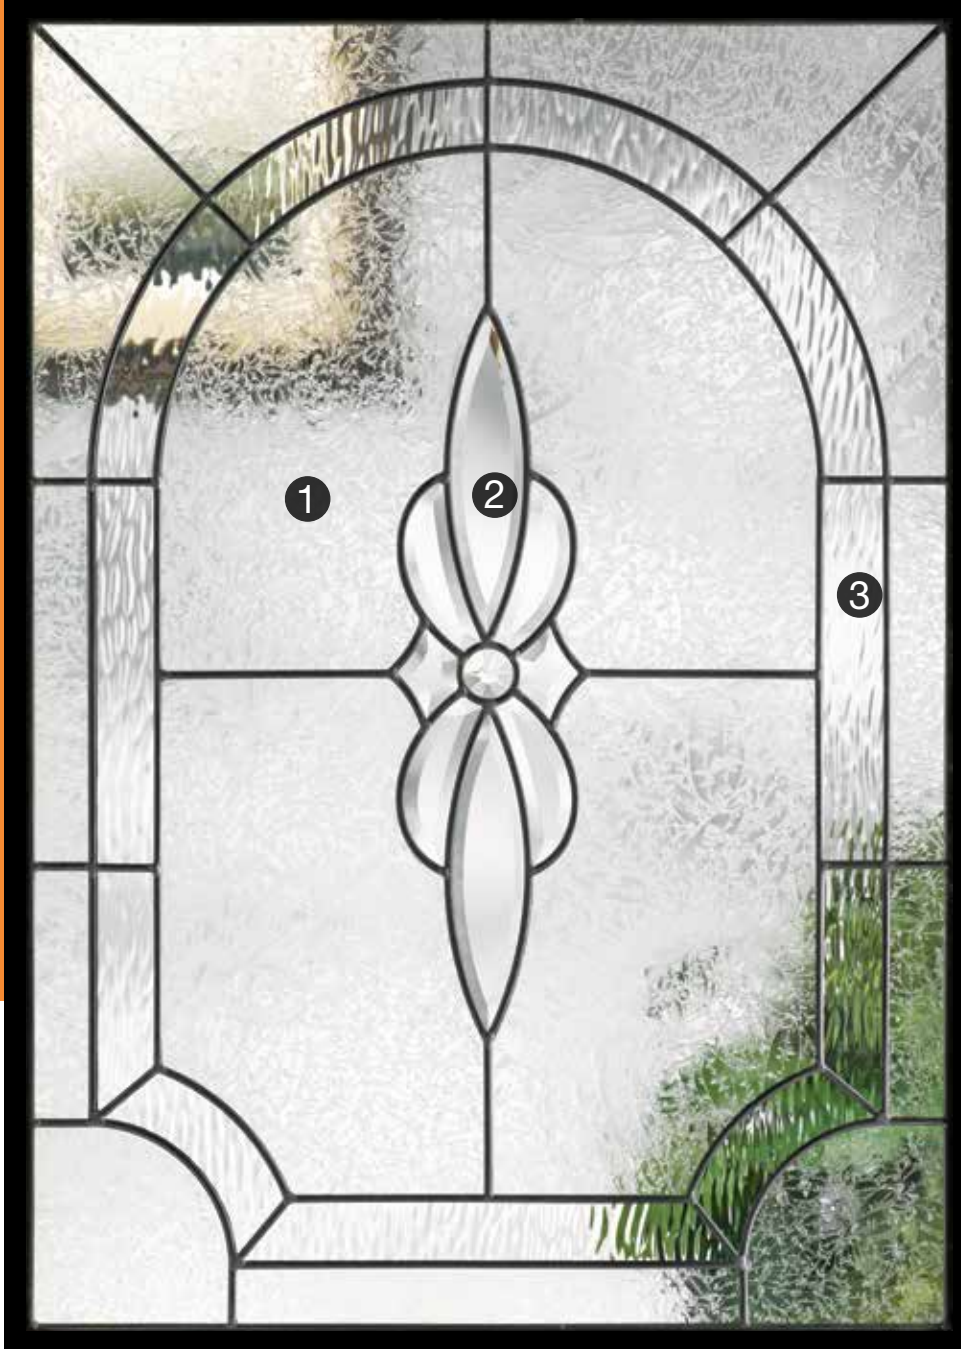

Shown with black nickel caming.