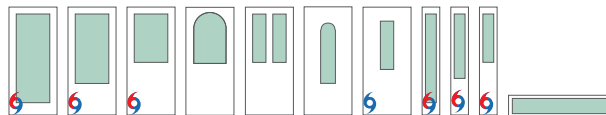

Glass Shapes

Product images show exterior side of door.

6 WBDR- / HVHZ-Compliant Options
6 WBDR-Compliant Options