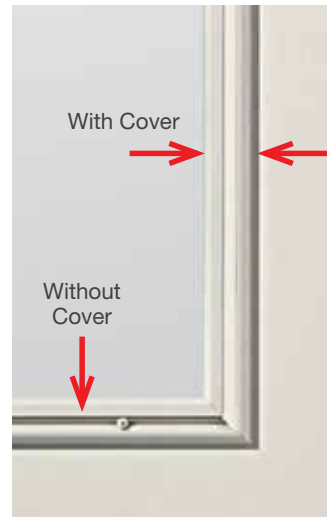

Impact-Rated Glass

Therma-Tru's Impact-rated glass meets coastal region codes and regulations,* offering excellent protection in extreme weather conditions while providing added security.

- Used for products in coastal applications, Therma-Tru measures the resistance of the glass to flying debris by firing a 2" x 4" wood stud at a speed of 34 mph to help prevent damage inside the home from severe weather.
- Available for 15 decorative glass options, as well as privacy and clear glass.
- Impact Lip-lite frame is constructed of aluminum for superior durability.
- Special laminated glass construction helps protect the interior of the home.
- Tested to meet code requirements in coastal areas, including Florida, Texas and the Carolinas.*
- Designed to withstand wind forces up to 195 mph (DP-65) for coastal applications and security when paired with an approved Therma-Tru HVHZ Impact-rated door.** Able to withstand wind forces up to 167 mph (DP-50) in a Therma-Tru non-HVHZ Impact-rated door.
- Glass and door configurations are available for use in High Velocity Hurricane Zone (HVHZ) and Wind-Borne Debris Regions.