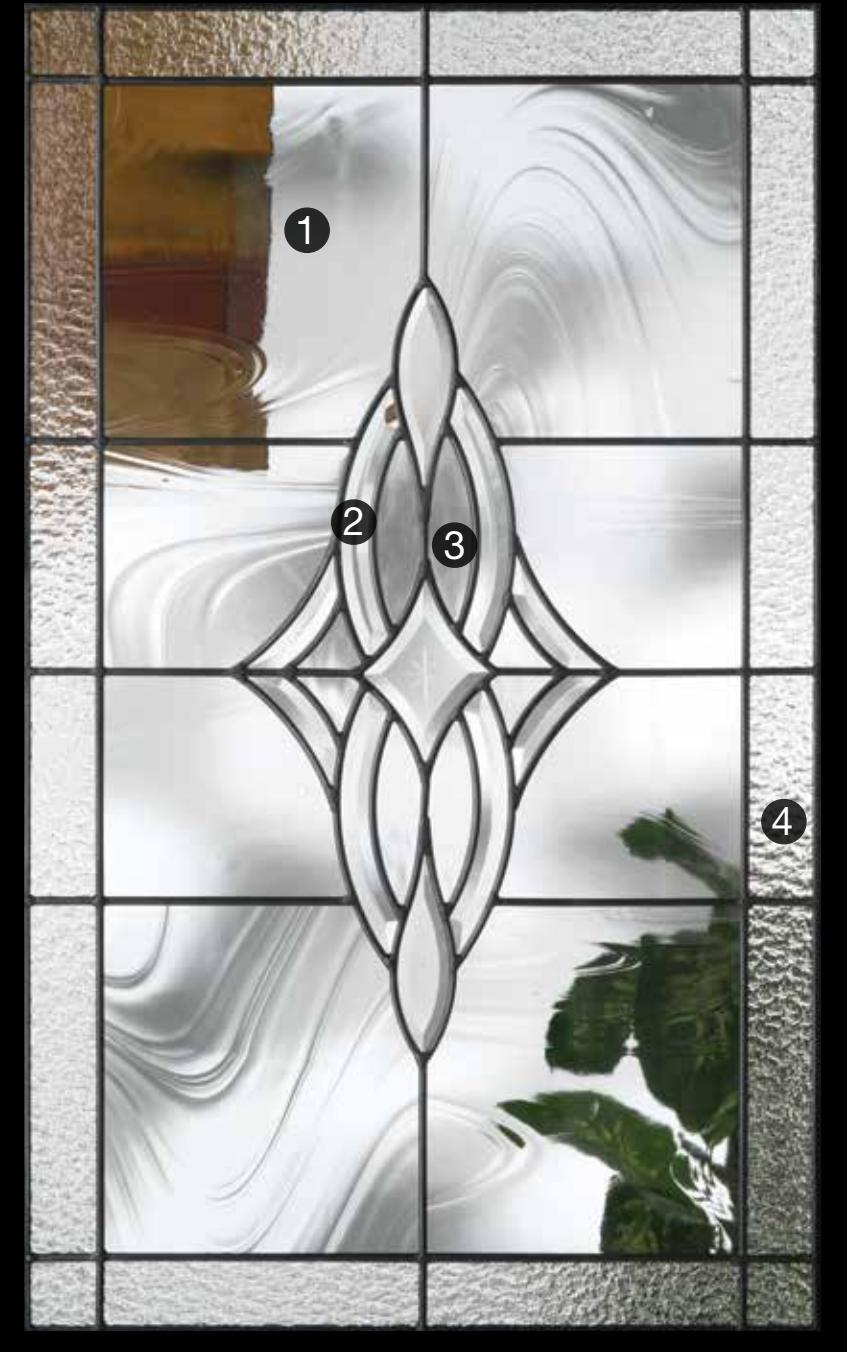

Shown with black nickel caming.