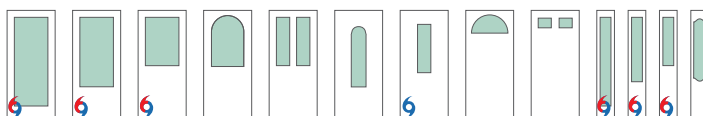

Glass Shapes

6 WBDR- / HVHZ-Compliant Options
6 WBDR-Compliant Options