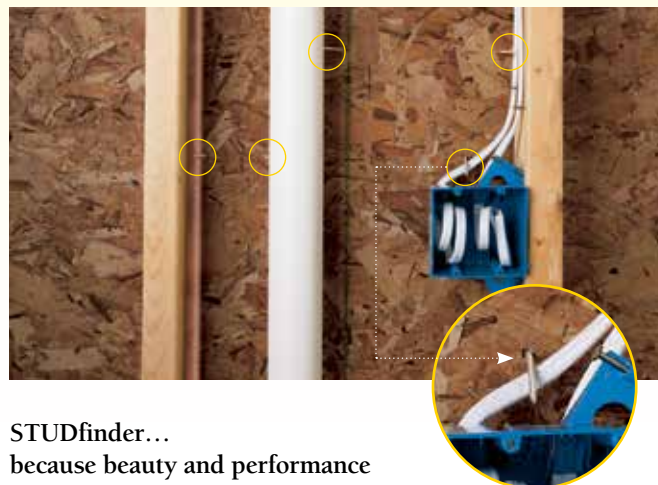

Double 4"
Select Cedar
Clapboard
in terra cotta

Double 4-1/2"
Select Cedar
Dutchlap
in charcoal gray

The STUDfinder™ Installation System

STUDfinder combines precisely spaced nail slots with indicator letters, designed for accurate and secure installation.

STUDfinder for Security and Performance

- Nailing to studs provides a strong and secure connection.
- Protects against blow offs from under nailing.
- Protects against buckling from over nailing.
- Helps avoid nailing into hazardous items between studs like plumbing or wiring.