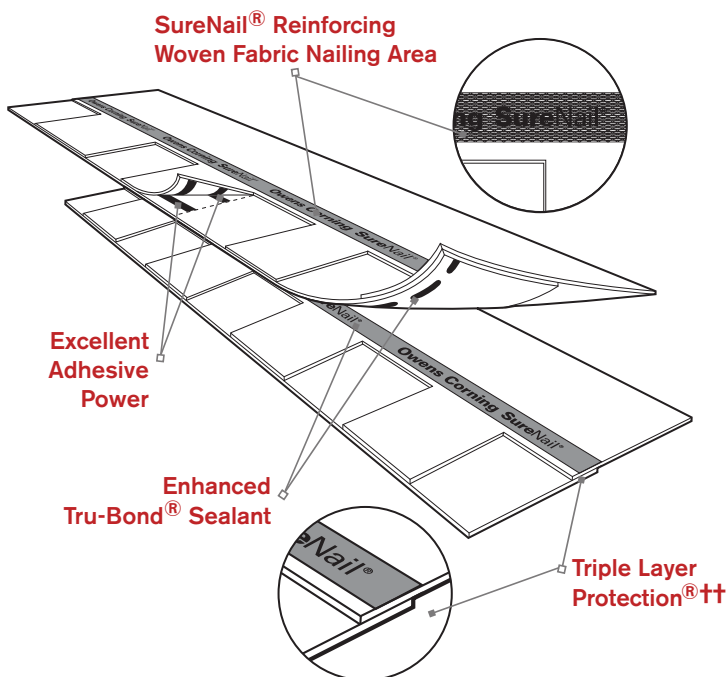

The SureNail® Difference— A technological breakthrough in roofing.

The innovative features of Owens Corning™ *TruDefinition Duration* Shingles with patented *SureNail*

Technology offer the following:

Breakthrough Design. Featuring a tough, woven engineered reinforcing fabric to deliver consistent fastening during installation.

Triple Layer Protection®. A unique “triple layer” of reinforcement occurs when the fabric overlays the common bond of the shingle laminate layers that offers excellent fastener holding power.

Superior Adhesion. Our enhanced *Tru-Bond®*** sealant grips tightly to the engineered fabric nailing strip on the shingle below.

Excellent Adhesive Power. Specially formulated, wide adhesive bands help keep shingle layers laminated together.

Exceptional Wind Resistance. The industry's first asphalt roofing shingle engineered to deliver 130-MPH* wind warranty performance with only 4 nails. Fewer nails required can mean fewer deck penetrations.

Aged Copper†