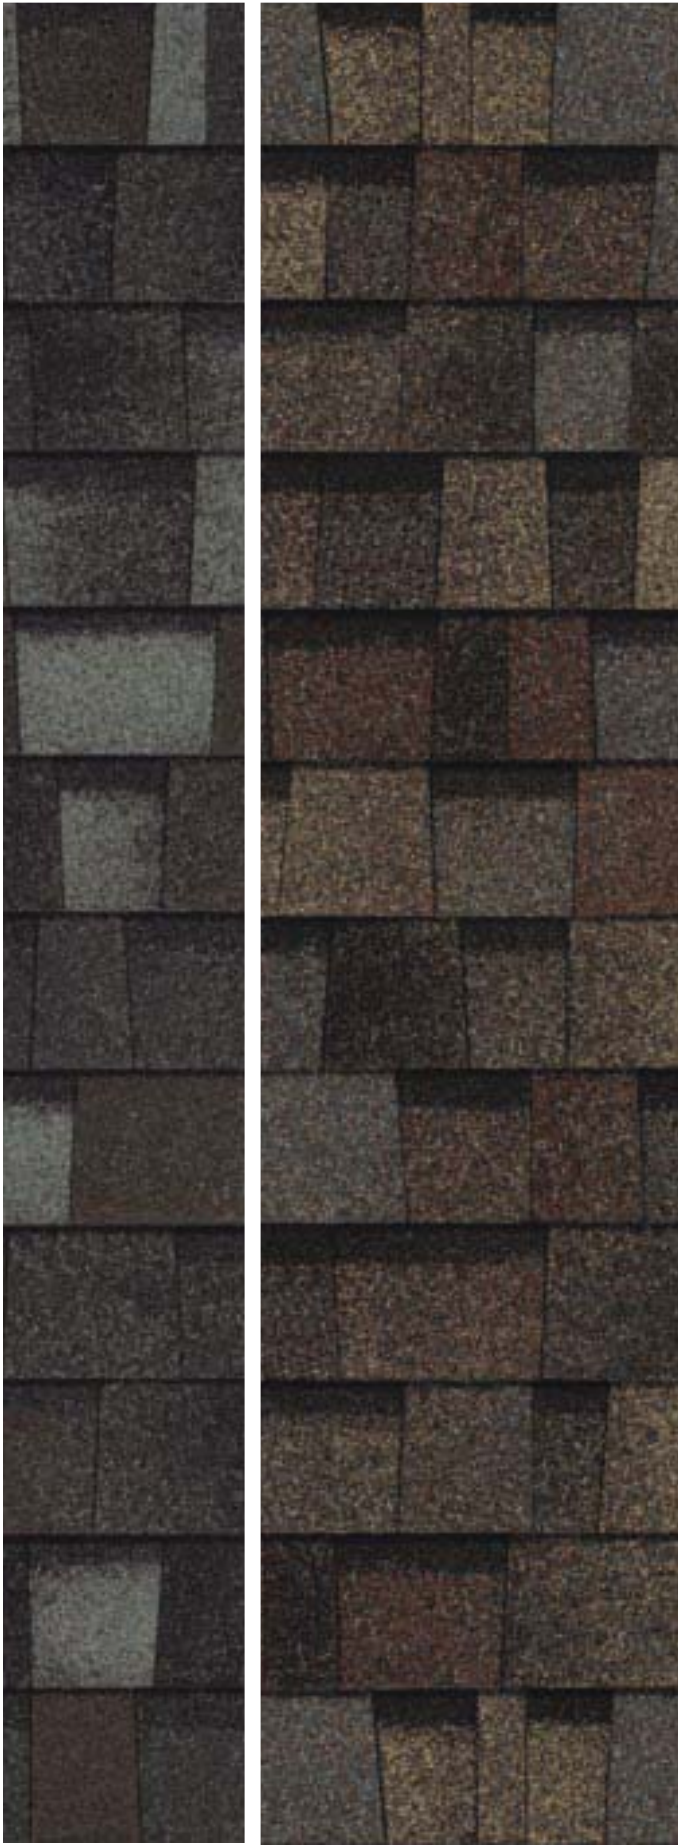

TruDefinition® Duration® Shingles Designer Colors Collection

with SureNail® Technology

Same great look as our previous
Duration® Premium Designer Colors Collection

Aged Copper†

Intense Harmony

Bright. Bold. Brilliant. The world is full of color. From the cars we drive to the appliances we buy, we have the power to choose the colors we surround ourselves with. If you're looking to make your home truly vibrant, don't overlook the power of using color on your roof to help coordinate exterior accents like paint, trim and even landscaping. TruDefinition® Duration® Designer Colors Collection Shingles can bring it all together—helping to improve your home's aesthetics and perceived value—with maximum vibrancy and colors you won't find anywhere else.

Aged Copper†

Merlot†

Designer Colors Collection

Pacific Wave†

Sand Dune†

Sedona Canyon†

Storm

Product Attributes