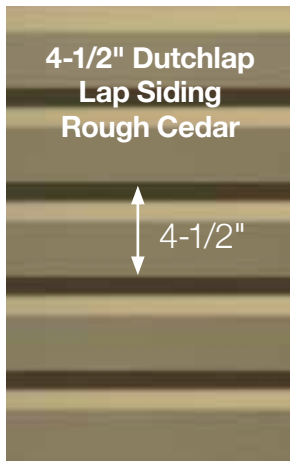

5 Styles. Many great features.