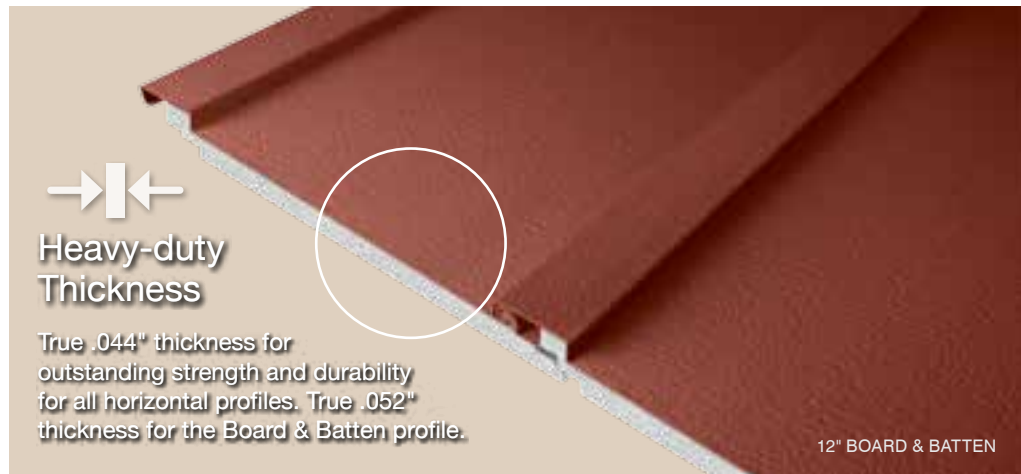

5 Styles. Many great features.