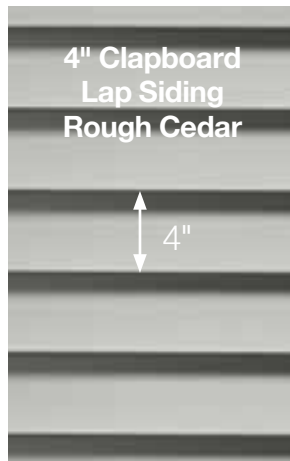

5 Styles. Many great features.