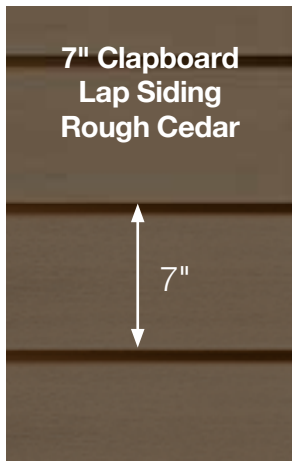

5 Styles. Many great features.