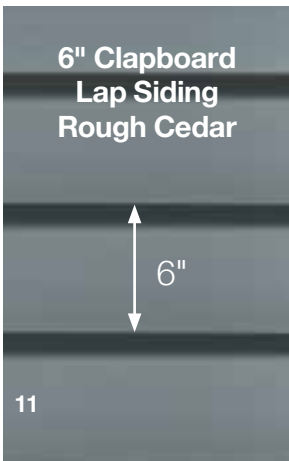

5 Styles. Many great features.